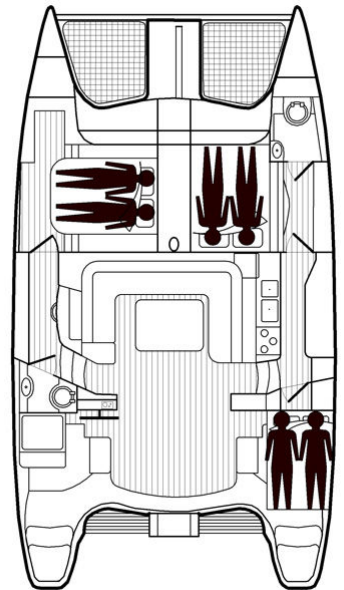

SAILS

Battened Main	Yes
Furling Headsail	Yes

Subject to change without notice